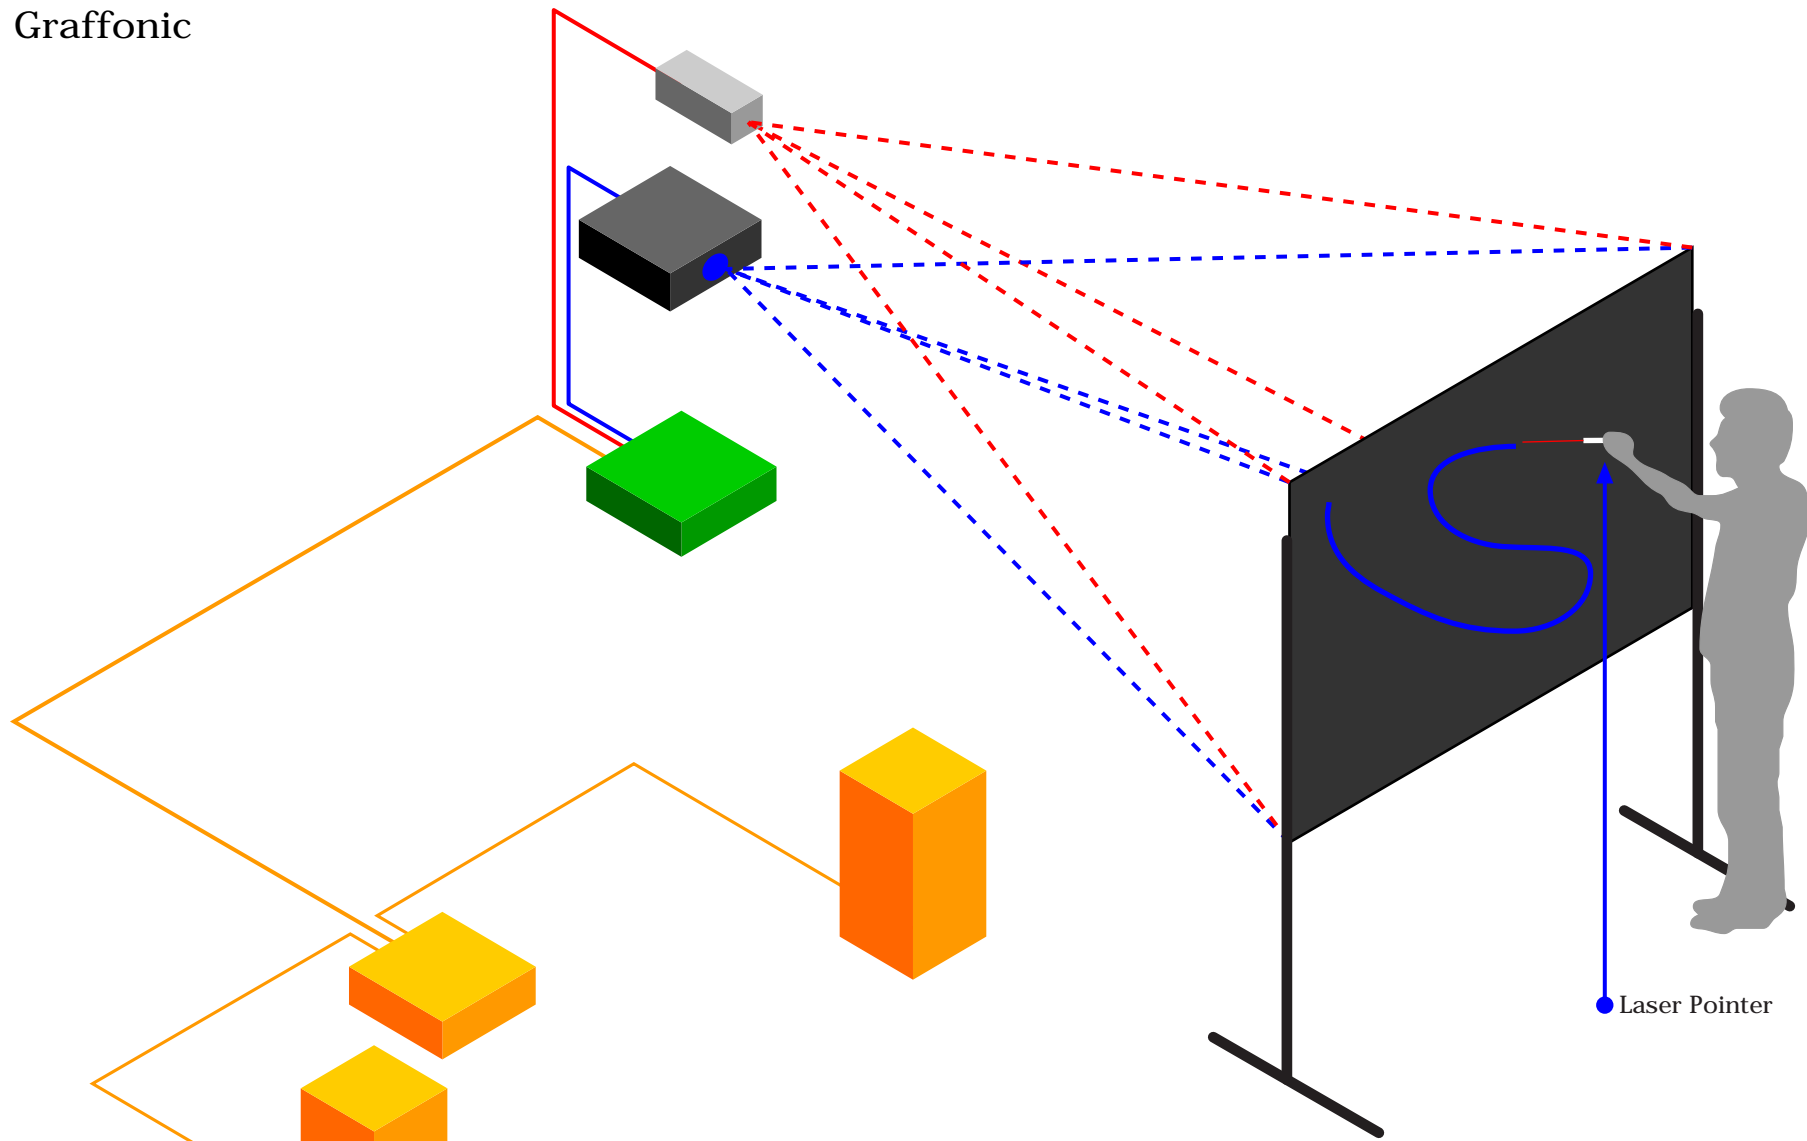

Graffonic

	iSight Camera		Audio Amplifier		Rear Projection Screen (máx 2 m width)
	Video Projector		Loudspeaker		
	Computer				

André Rangel
2006